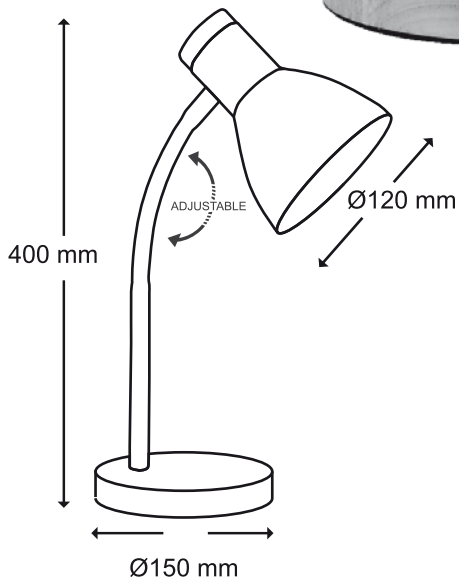

NO INCLUIDAS/NOT INCLUDED
1E-27