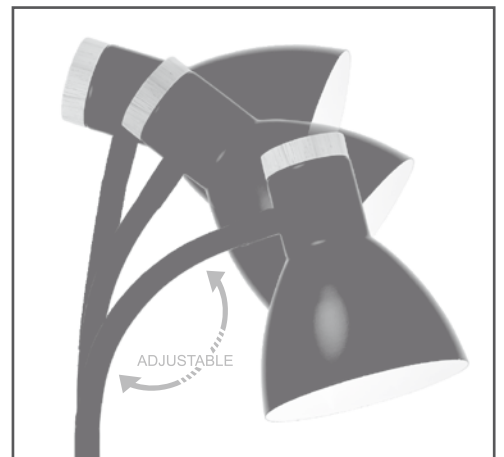

FINISH
ACABADOS
2

NO INCLUIDAS/NOT INCLUDED
1E-27

CLEANING:

To clean the lamp, cut off the power supply and wait until the lamp has cooled down. Use a soft dust cloth to clean (if necessary, slightly moisten). Never use alcohol, solvents or similar products, this could damage the lamp.