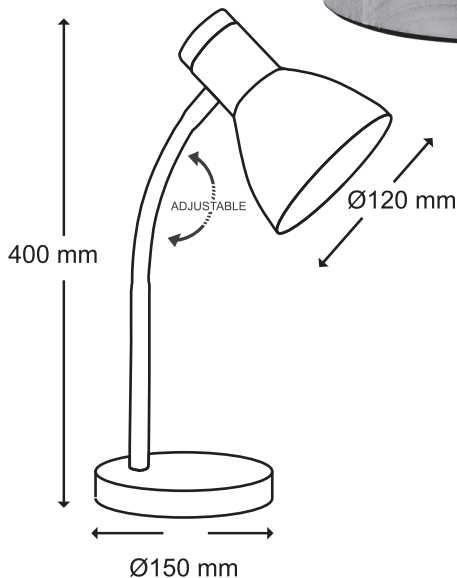

NO INCLUIDAS/NOT INCLUDED
1E-27