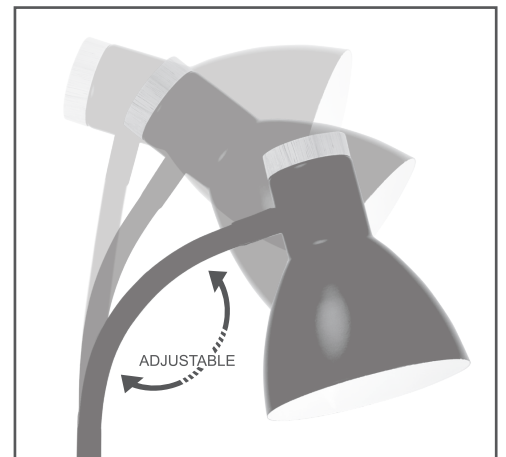

FINISH
ACABADOS
2

NO INCLUIDAS/NOT INCLUDED
1E-27

CLEANING:

To clean the lamp, cut off the power supply and wait until the lamp has cooled down. Use a soft dust cloth to clean (if necessary, slightly moisten). Never use alcohol, solvents or similar products, this could damage the lamp.