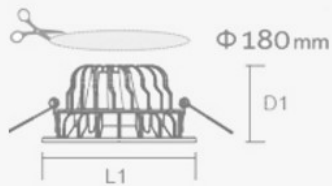

Technical Sheet

Art.No: 204823

Barcode: 8030062048230

Intego Pro Round Medium

23W/white/1150lm/25000 hours

Technical data

General Information

Base	/
Lifetime	25000 hours
Energy Label	A
Mercury content	0.0 mg

Technical (light) Information

Color Temperature	white
CRI	≥80
Beam	120°
Luminous Flux	1150lm
Luminous Intensity	/

Products Dimension

Diameter (D1)	/
Diameter (D2)	200
Height(L1)	78
Height(L2)	-

Electrical Information