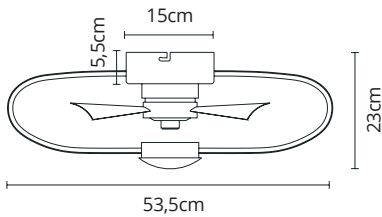

JURA ^S

LUMIT[®]

REF. 202495602 | Marrón *Castanho*

REF. 202495620 | Cromo *Cromado*

Aluminio + Metal + ABS

Alumínio

2h (APP: 1/2/3/4/5/6/7h)

1